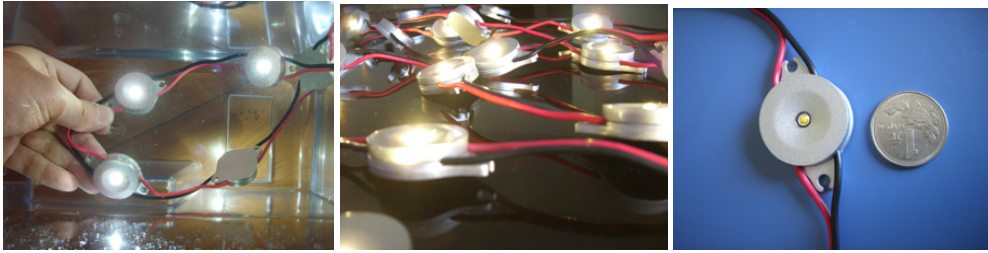

LED Modules

Model Number	Color	LED Type	Light Output (lumen)	Beam Angle (degrees)	Voltage (V DC)	Current (Amps)	Dimensions (diameter X height) mm	Standard Packing
ML-1WS-R	Red	1W power LED	25	120	12	0.33	40 X 8.8	51pcs/5.1m
ML-1WS-Y	Yellow		25	120	12	0.33	40 X 8.8	51pcs/5.1m
ML-1WS-B	Blue		9	120	12	0.33	40 X 8.8	51pcs/5.1m
ML-1WS-G	Green		45	120	12	0.33	40 X 8.8	51pcs/5.1m
ML-1WS-W	White		60	120	12	0.33	40 X 8.8	51pcs/5.1m
ML-1WS-WW	Warm White		60		12	0.33	40 X 8.8	51pcs/5.1m

Application

- Backlight of giant signage and channel letter
 - Marine signal
- Decoration lights for furniture: shelf, wardrobe, etc.
 - Architectural outdoor lights
 - Decoration lights
 - Lights for events and shows
- Lights for fountains, spas, waterfalls, pools

Features

- High light efficiency, 4 to 7 times more output than normal LED module
 - Elegant appearance with treated aluminum housing
 - Engineered to be cut every 3 modules for use
 - Weight 25g each module
 - Compact size for narrow space installation
 - Long life span up to over 50,000 hours
 - Weather Protected, IP68
 - Easy installation