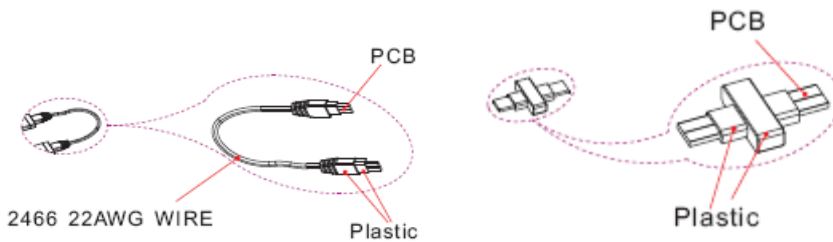

ML-KIT24/ ML-KIT48

Model Number	Color	LED Type	Light Output (lumen)	Beam Angle (degrees)	Voltage (V DC)	CRI
ML-KIT24-W	White	CREE	36	120°	12	71.8
ML-KIT24-WW	Warm White		12	120°	12	72.1
ML-KIT48-W	White		72	120°	12	71.8
ML-KIT48-WW	Warm White		24	120°	12	72.1

TYPE	3X0.5w	6X0.5w
L(MM)	240	480

	0.33M	0.66M	1M
CW	223 Lux	43.7 Lux	21.5 Lux
WW	43.5 Lux	9.35 Lux	4.34 Lux

Linking Operation

Installation options

screw and holder

screw

adhesive tape

Please visit our website for full warranty/disclaimer information or contact your supplier for further information