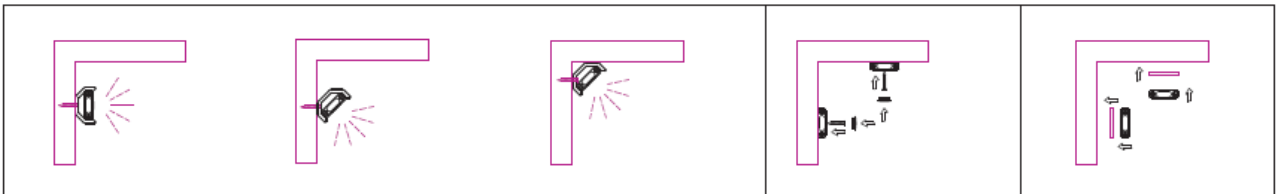

TYPE	3X0.5w	6X0.5w
L(MM)	240	480

	0.33M	0.66M	1M
CW	223 Lux	43.7 Lux	21.5 Lux
WW	43.5 Lux	9.35 Lux	4.34 Lux

Linking Operation

Installation options

screw and holder

screw

adhesive tape

Please visit our website for full warranty/disclaimer information or contact your supplier for further information