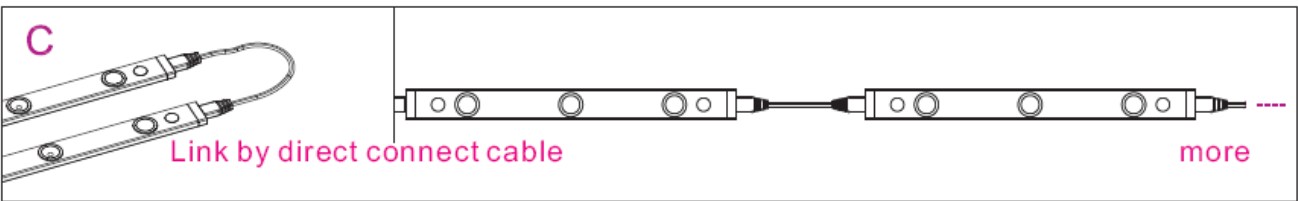

ML-KIT24/ ML-KIT48

Model Number	Color	LED Type	Light Output (lumen)	Beam Angle (degrees)	Voltage (V DC)	CRI
ML-KIT24-W	White	CREE	36	120°	12	71.8
ML-KIT24-WW	Warm White		12	120°	12	72.1
ML-KIT48-W	White		72	120°	12	71.8
ML-KIT48-WW	Warm White		24	120°	12	72.1

TYPE	3X0.5w	6X0.5w
L(MM)	240	480

	0.33M	0.66M	1M
CW	223 Lux	43.7 Lux	21.5 Lux
WW	43.5 Lux	9.35 Lux	4.34 Lux

Linking Operation

Installation options

screw and holder

screw

adhesive tape

Please visit our website for full warranty/disclaimer information or contact your supplier for further information