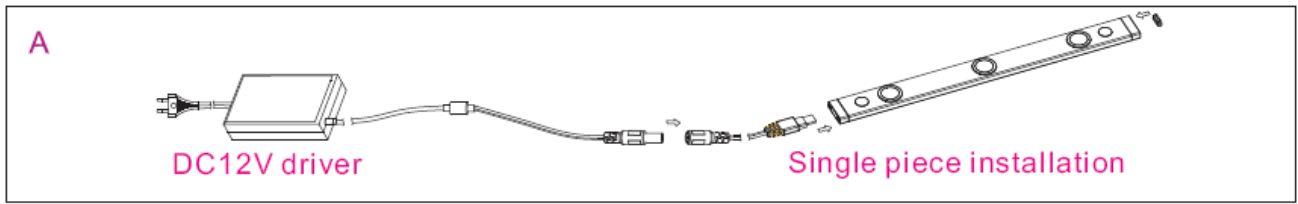

ML-KIT24/ ML-KIT48

Model Number	Color	LED Type	Light Output (lumen)	Beam Angle (degrees)	Voltage (V DC)	CRI
ML-KIT24-W	White	CREE	36	120°	12	71.8
ML-KIT24-WW	Warm White		12	120°	12	72.1
ML-KIT48-W	White		72	120°	12	71.8
ML-KIT48-WW	Warm White		24	120°	12	72.1

TYPE	3X0.5w	6X0.5w
L(MM)	240	480

	0.33M	0.66M	1M
CW	223 Lux	43.7 Lux	21.5 Lux
WW	43.5 Lux	9.35 Lux	4.34 Lux

Linking Operation

Installation options

screw and holder

screw

adhesive tape

Please visit our website for full warranty/disclaimer information or contact your supplier for further information