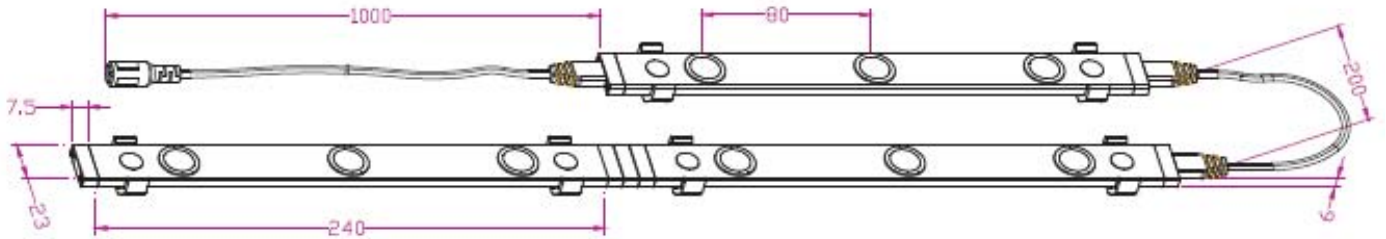

ML-KIT24/ ML-KIT48

Model Number	Color	LED Type	Light Output (lumen)	Beam Angle (degrees)	Voltage (V DC)	CRI
ML-KIT24-W	White	CREE	36	120°	12	71.8
ML-KIT24-WW	Warm White		12	120°	12	72.1
ML-KIT48-W	White		72	120°	12	71.8
ML-KIT48-WW	Warm White		24	120°	12	72.1

TYPE	3X0.5w	6X0.5w
L(MM)	240	480

	0.33M	0.66M	1M
CW	223 Lux	43.7 Lux	21.5 Lux
WW	43.5 Lux	9.35 Lux	4.34 Lux

Linking Operation

Installation options

screw and holder

screw

adhesive tape

Please visit our website for full warranty/disclaimer information or contact your supplier for further information