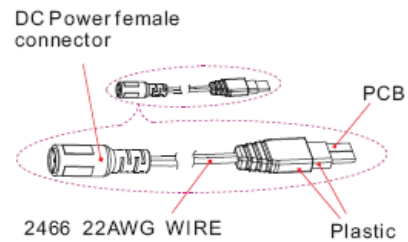

ML-KIT24/ ML-KIT48

Model Number	Color	LED Type	Light Output (lumen)	Beam Angle (degrees)	Voltage (V DC)	CRI
ML-KIT24-W	White	CREE	36	120°	12	71.8
ML-KIT24-WW	Warm White		12	120°	12	72.1
ML-KIT48-W	White		72	120°	12	71.8
ML-KIT48-WW	Warm White		24	120°	12	72.1

TYPE	3X0.5w	6X0.5w
L(MM)	240	480

	0.33M	0.66M	1M
CW	223 Lux	43.7 Lux	21.5 Lux
WW	43.5 Lux	9.35 Lux	4.34 Lux

Linking Operation

Installation options

screw and holder

screw

adhesive tape

Please visit our website for full warranty/disclaimer information or contact your supplier for further information