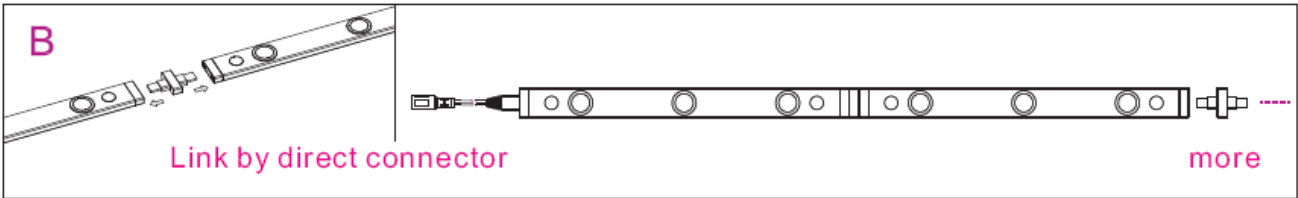

ML-KIT24/ ML-KIT48

Model Number	Color	LED Type	Light Output (lumen)	Beam Angle (degrees)	Voltage (V DC)	CRI
ML-KIT24-W	White	CREE	36	120°	12	71.8
ML-KIT24-WW	Warm White		12	120°	12	72.1
ML-KIT48-W	White		72	120°	12	71.8
ML-KIT48-WW	Warm White		24	120°	12	72.1

TYPE	3X0.5w	6X0.5w
L(MM)	240	480

	0.33M	0.66M	1M
CW	223 Lux	43.7 Lux	21.5 Lux
WW	43.5 Lux	9.35 Lux	4.34 Lux

Linking Operation

Installation options

screw and holder

screw

adhesive tape

Please visit our website for full warranty/disclaimer information or contact your supplier for further information