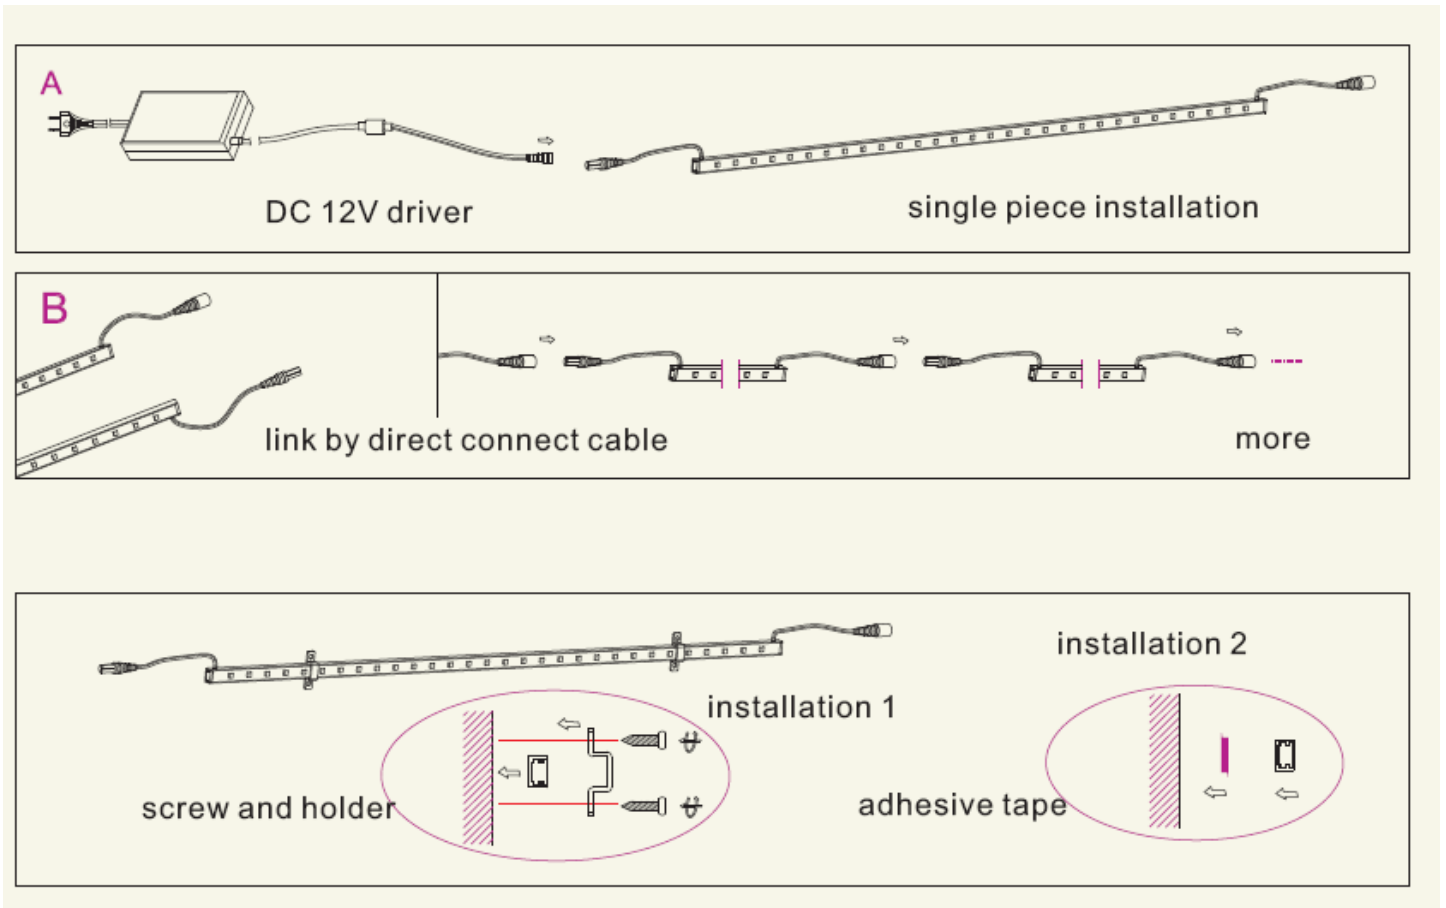

Linking operation

Please visit our website for full warranty/disclaimer information or contact your supplier for further information