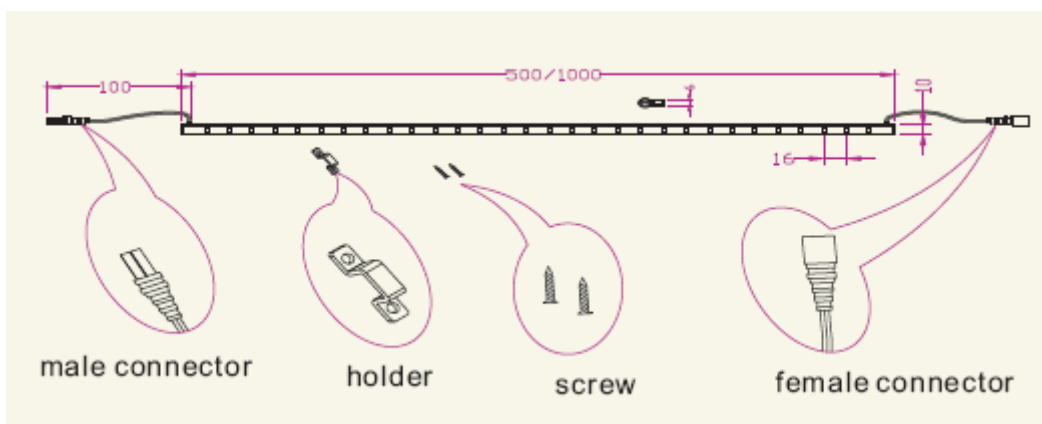

Dimensions